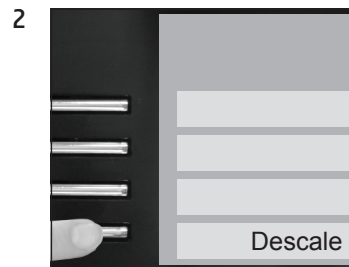

»Maintenance status (1/5)«