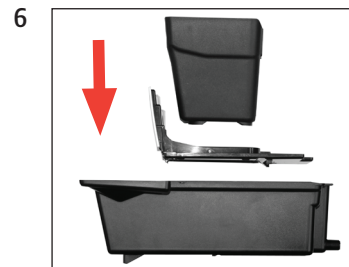

»Empty drip tray.«