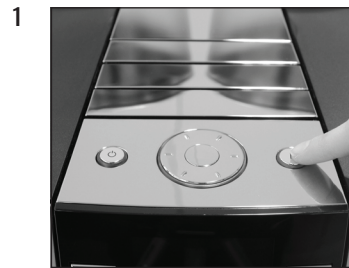

These short instructions do not replace the 'GIGA X8c Professional Instructions for Use'. Make sure you read and observe the safety information and warnings first in order to avoid hazards.

Precondition: »Decalcify machine.«
(or »Please select product:«)