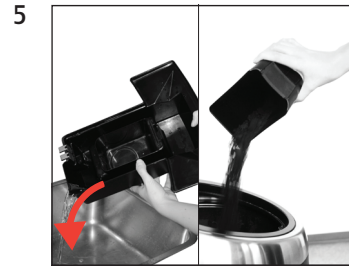

GIGA X8c Professional

Descaling the machine

Approximate duration 50 min.

Equipment required:

Descaling tablets

Tub of 36 (Art. 70751)

Pack of 3 (Art. 61848)

These short instructions do not replace the 'GIGA X8c Professional Instructions for Use'. Make sure you read and observe the safety information and warnings first in order to avoid hazards.

Precondition: »Decalcify machine.«
(or »Please select product:«)

»Maintenance status (1/5)«

»Empty drip tray.«

»Pour descaling agent into water tank.«

»Press the Rotary Switch.«

»Machine is being descaled.«
»Empty drip tray.«